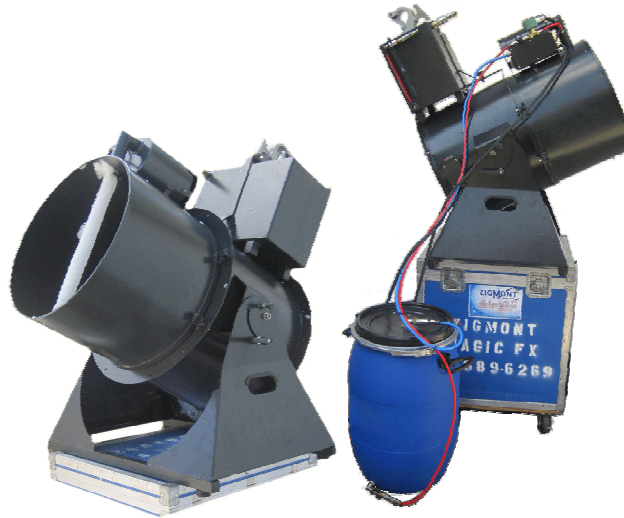

**Commercial Series**

<b>Rates per machine</b>	<b>Qty 1</b>	<b>Qty 2</b>		
--------------------------	--------------	--------------	--	--

**Blizzard Snow Cannon Mega Capacity Snow Machine (analog)**

Daily	\$850.00		Quote	
Needs certified Technician				Each
<b><u>Service Only Does Not Ship</u></b>				
Use for Cities, Outdoor Arenas, Theme Parks, Parks Parades, Movies Studios <b>150,000 flakes per min</b>	Outdoors	Large area Coverage	2 horse power 8600 CFM fan	Needs 2 20 amp circuits 1850 Watts
Deposit required separate check of	1500.00		115 Volts	19 amps 8 amps